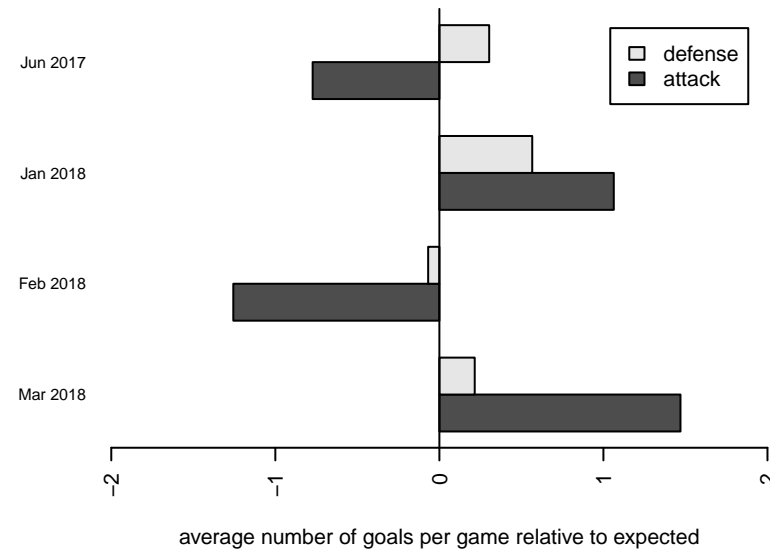

Performance relative to 13 month average