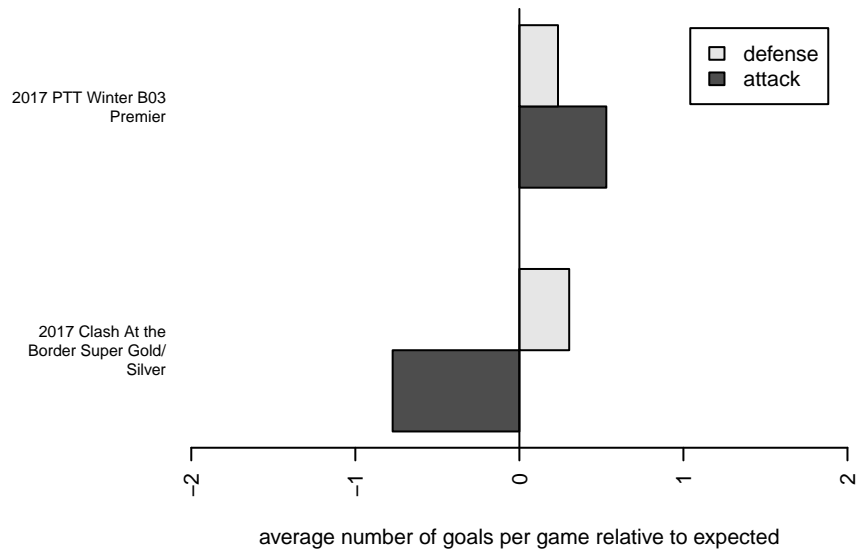

Performance relative to 13 month average