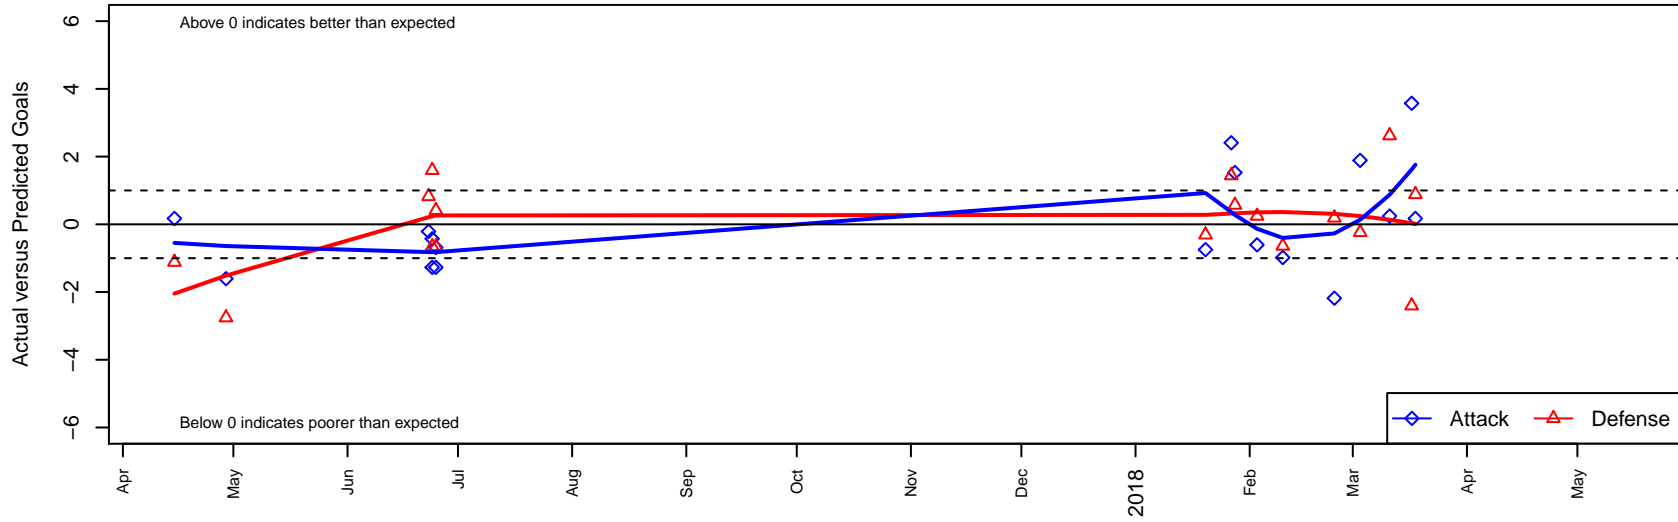

NEU White B03

Northeast United SC
Portland, OR
B03 total strength=1435
attack=12.6 defense=6.49
spr league = PTT Win B03 Premier

alt names used:
NEU PDX 03B WHITE
NEU PDX 03B White

Venues played:
2016 OYS State Cup B03
2017 Clash At the Border Super Gold/Silver
2017 PTT Winter B03 Premier

NEU White B03
Dots are actual minus expected GF (blue circles) and GA (red triangles).
Blue line is smoothed change in attack strength. Red is smoothed change in defense strength.

**attack and defense variance (black dot)
relative to other teams
and top 10 in region**