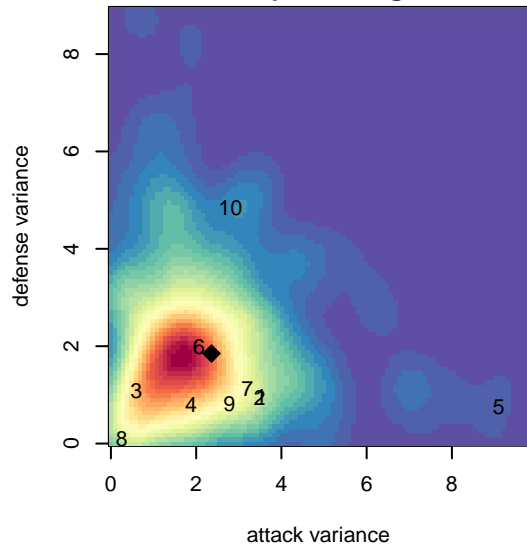

NEU White B03

Northeast United SC
Portland, OR
B03 total strength=1435
attack=12.6 defense=6.49
spr league = PTT Win B03 Premier

alt names used:
NEU PDX 03B WHITE
NEU PDX 03B White

Venues played:
2016 OYS State Cup B03
2017 Clash At the Border Super Gold/Silver
2017 PTT Winter B03 Premier

NEU White B03
Dots are actual minus expected GF (blue circles) and GA (red triangles).
Blue line is smoothed change in attack strength. Red is smoothed change in defense strength.

**attack and defense variance (black dot)
relative to other teams
and top 10 in region**